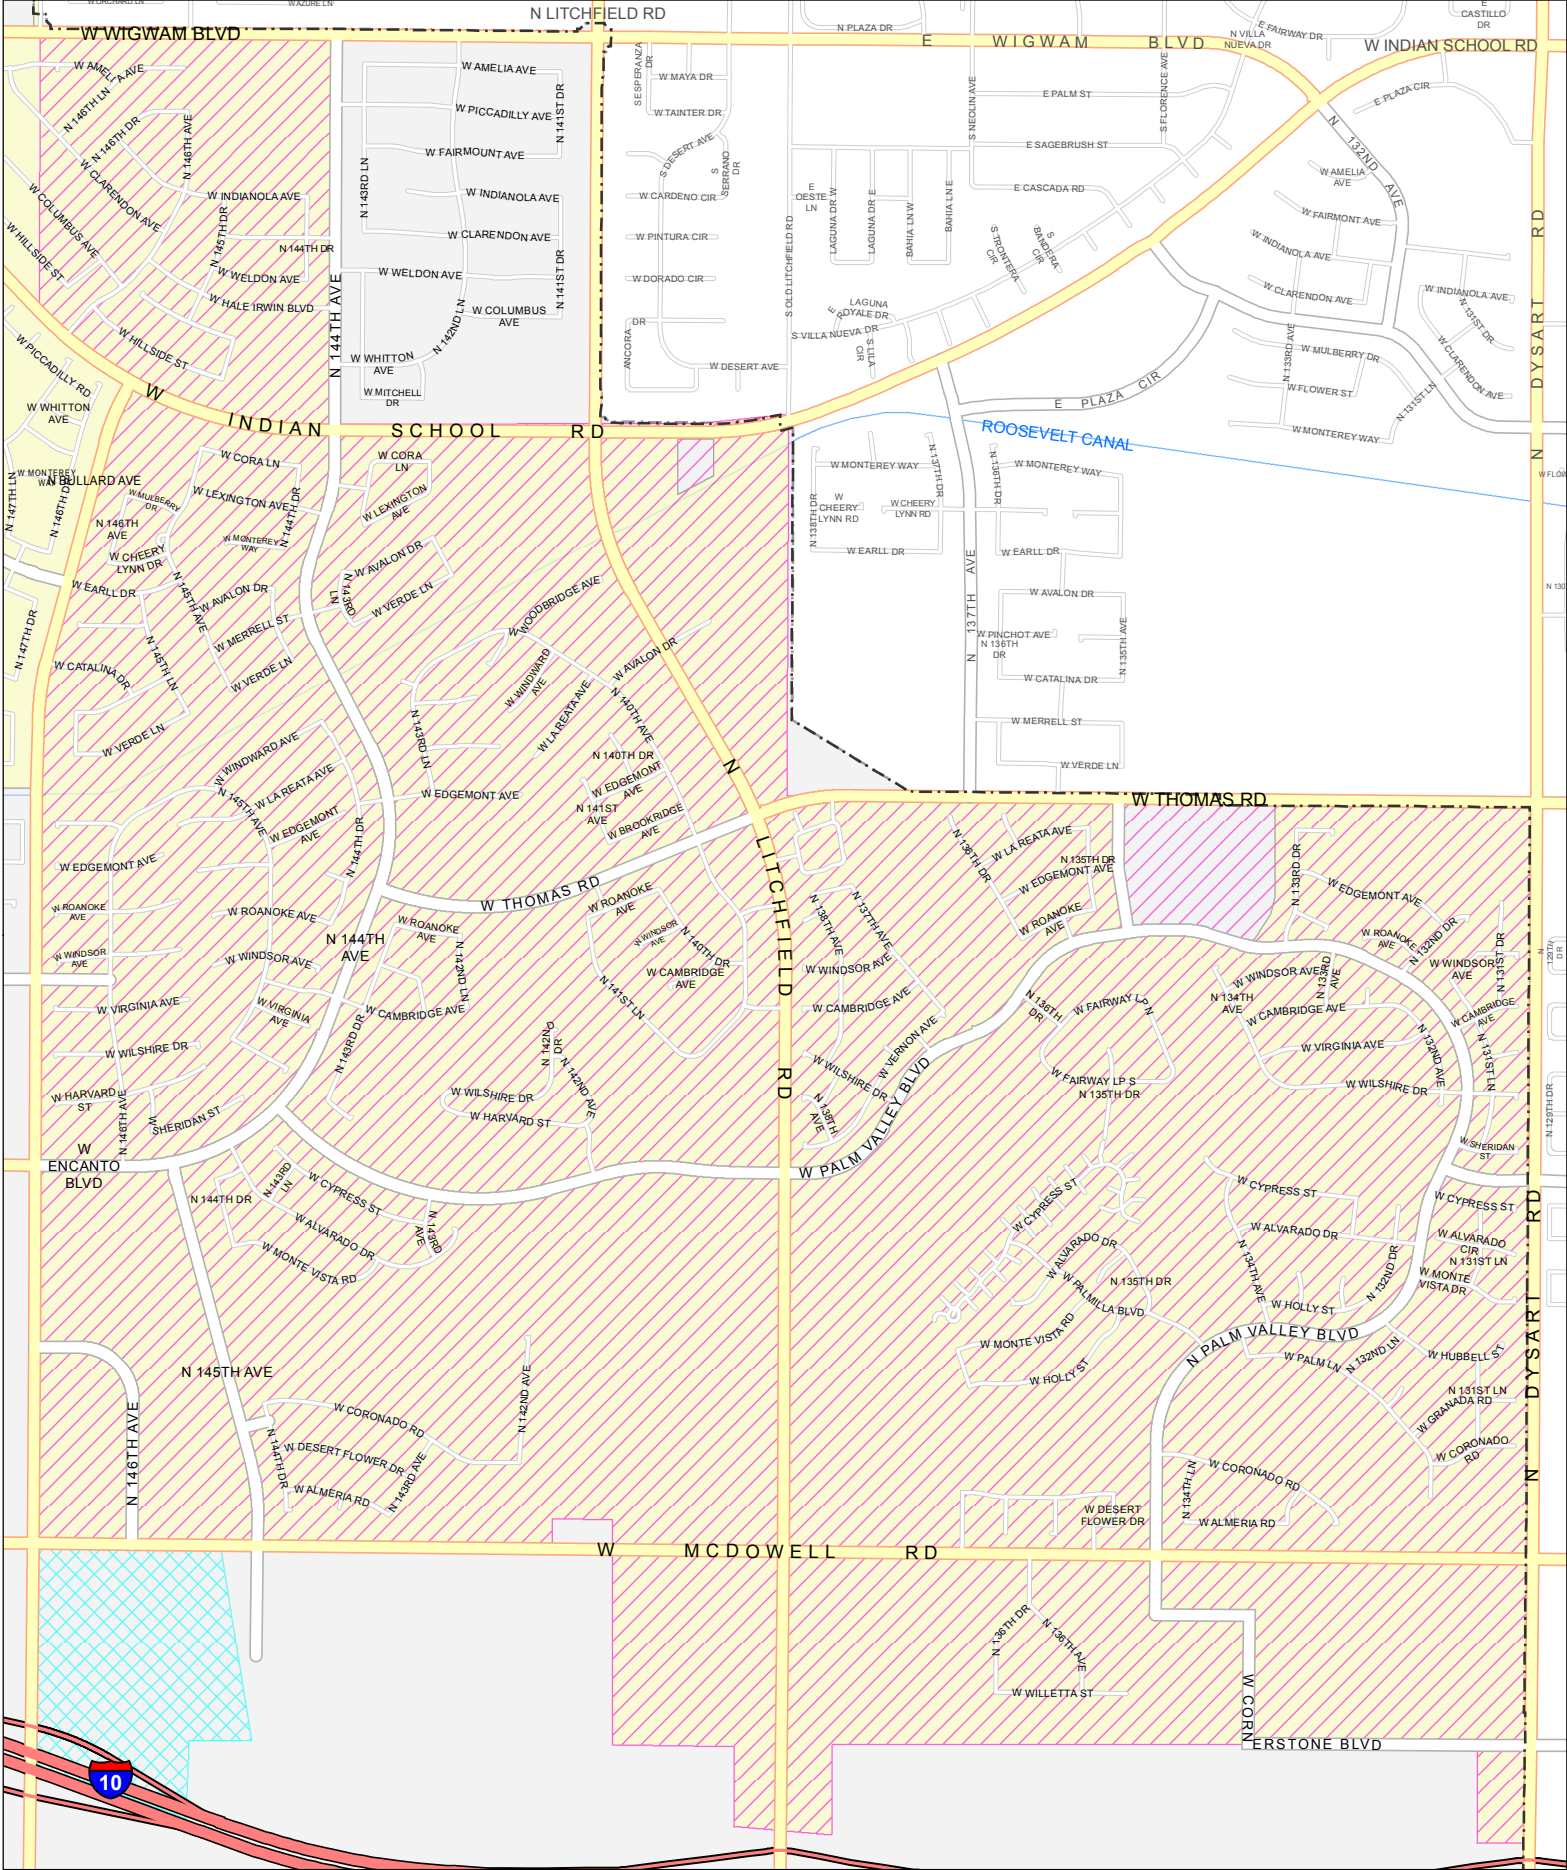

Community Facility Districts General District #1 (Hatched)

Print Date: 1/31/2017

Legend

- Freeway/Highway
- Arterial
- Collector
- Residential
- City Limits
- Utility District #1
- General District #1
- Palm Valley District #3

The City of Goodyear makes no claims concerning the accuracy of this map nor assumes any liability resulting from the use of the information hereon.