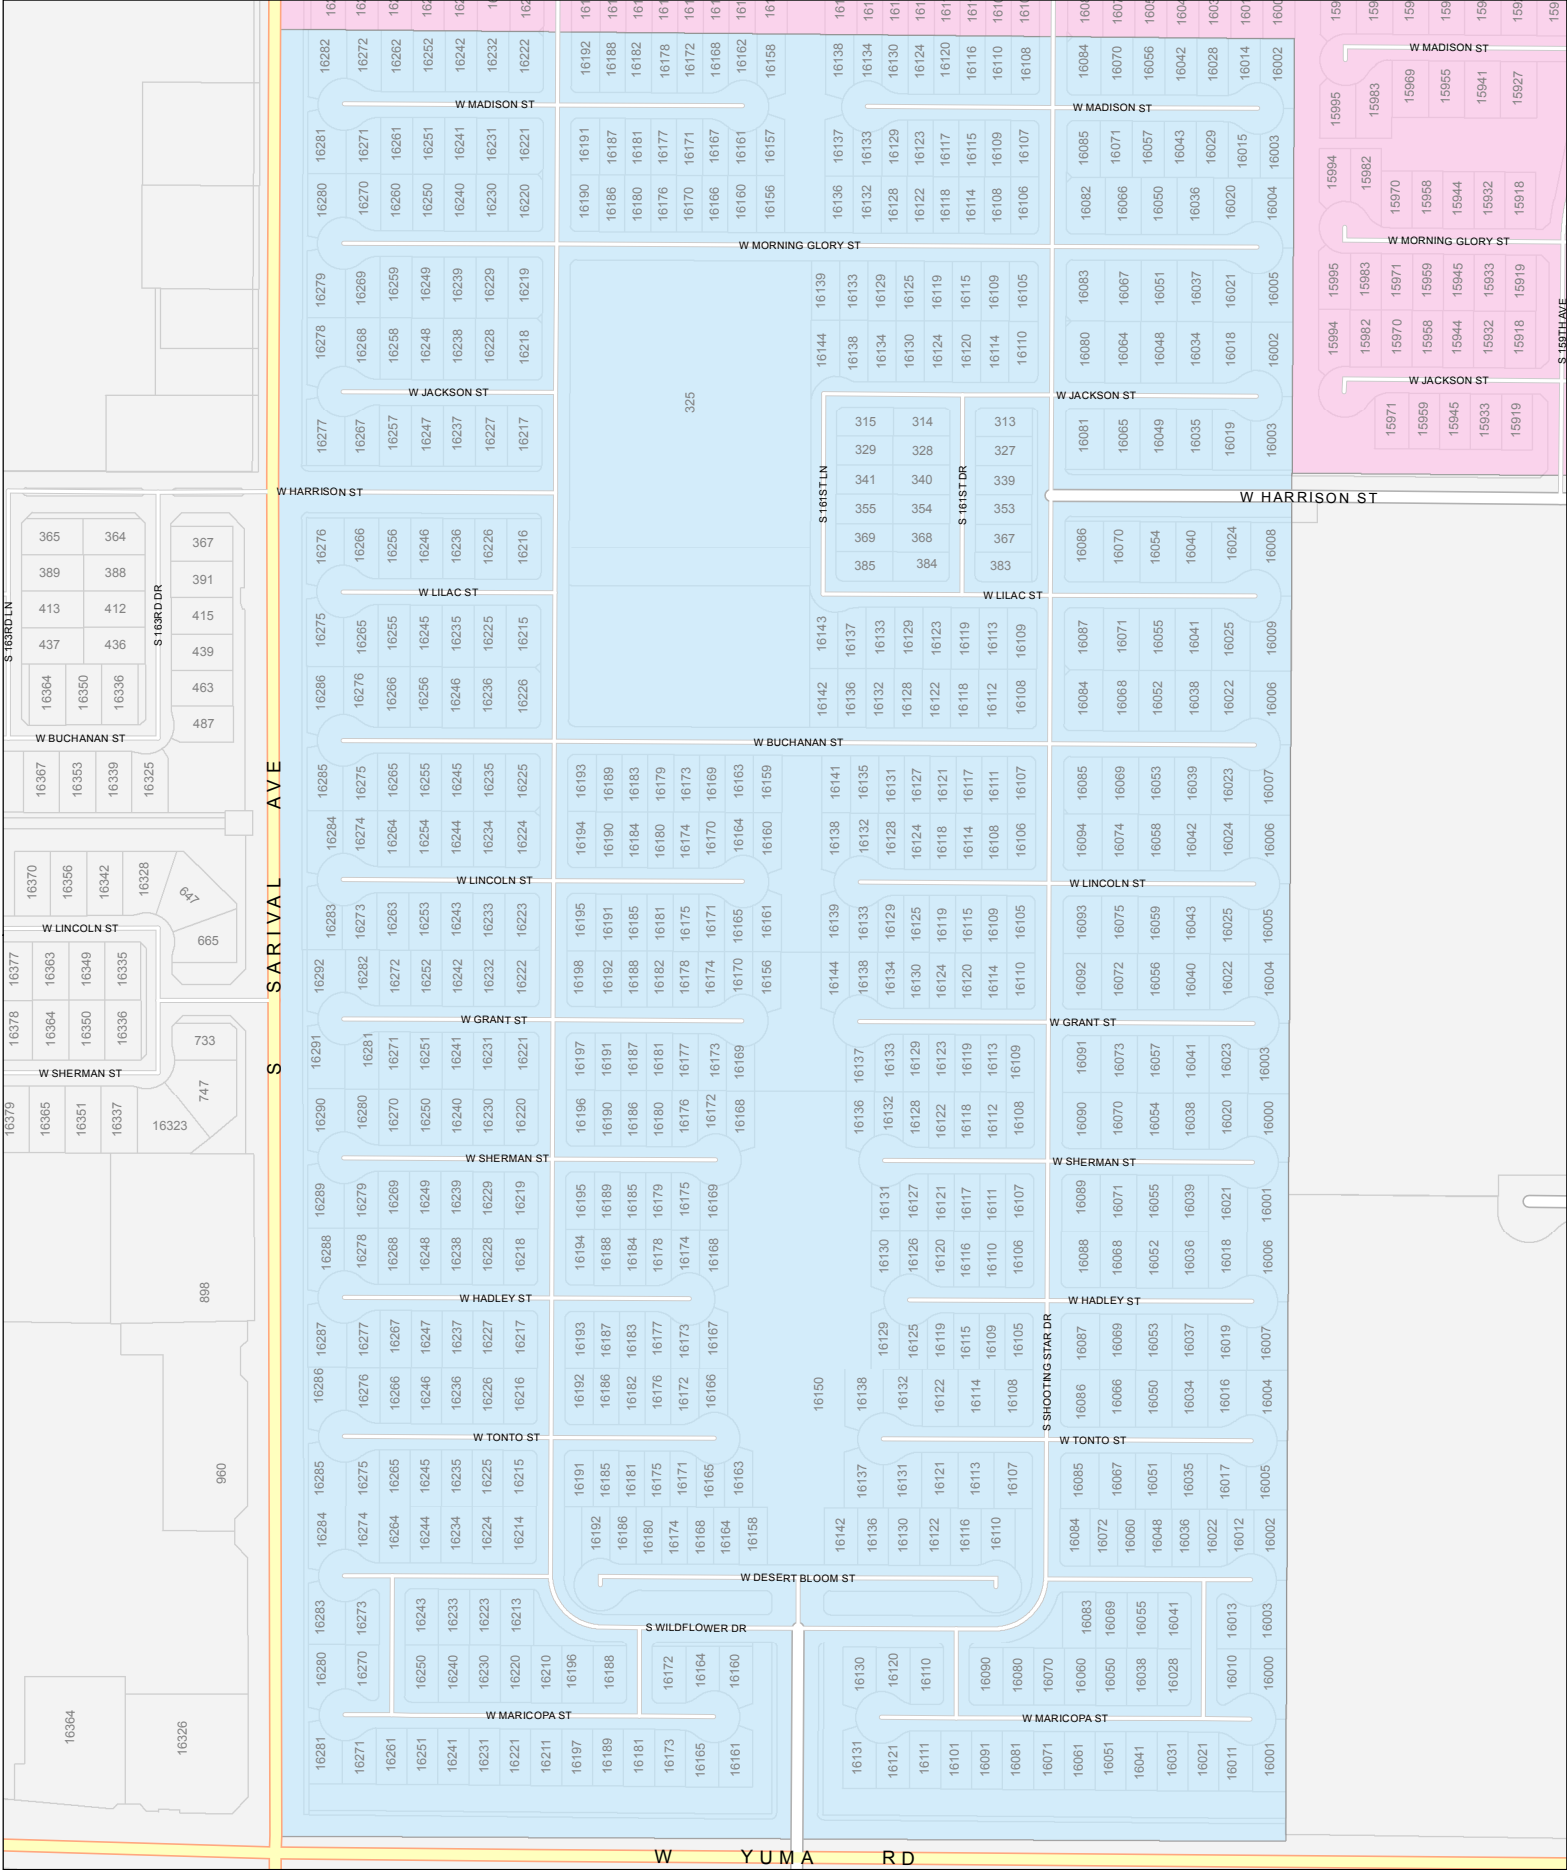

Community Facility Districts Wildflower District #1

Print Date: 2/7/2017

Legend

- Freeway/Highway
- Arterial
- Collector
- Residential
- City Limits
- Wildflower District #1
- Wildflower District #2
- Parcel

The City of Goodyear makes no claims concerning the accuracy of this map nor assumes any liability resulting from the use of the information hereon.