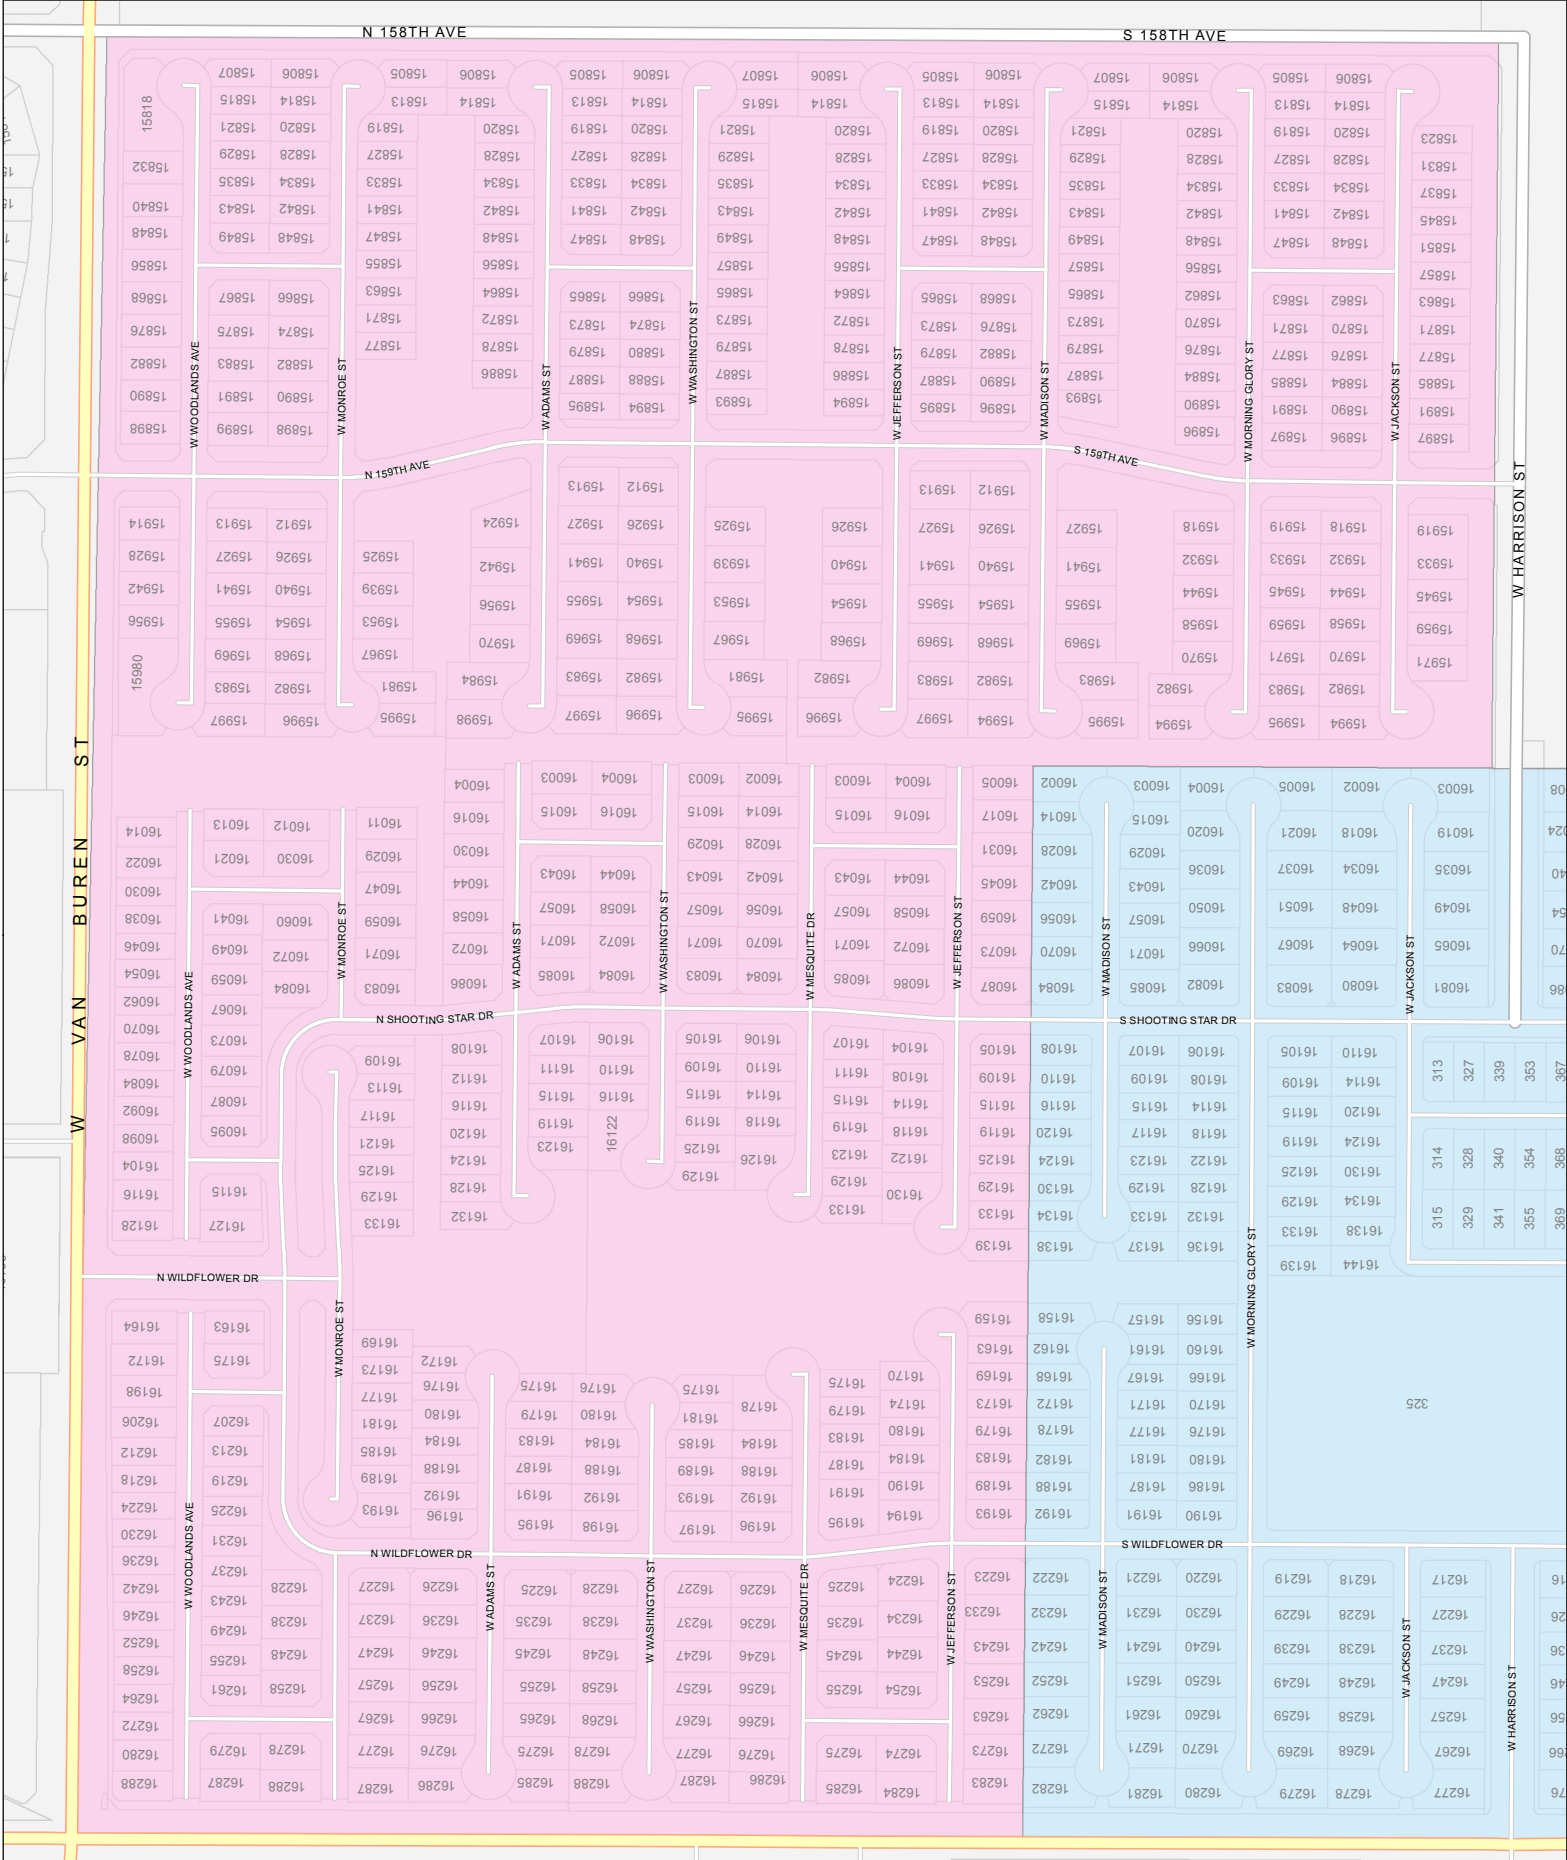

Community Facility Districts Wildflower District #2

Print Date: 2/7/2017

- Legend**
- Freeway/Highway
 - Arterial
 - Collector
 - Residential
 - City Limits
 - Parcel
 - Wildflower District #1
 - Wildflower District #2

The City of Goodyear makes no claims concerning the accuracy of this map nor assumes any liability resulting from the use of the information hereon.