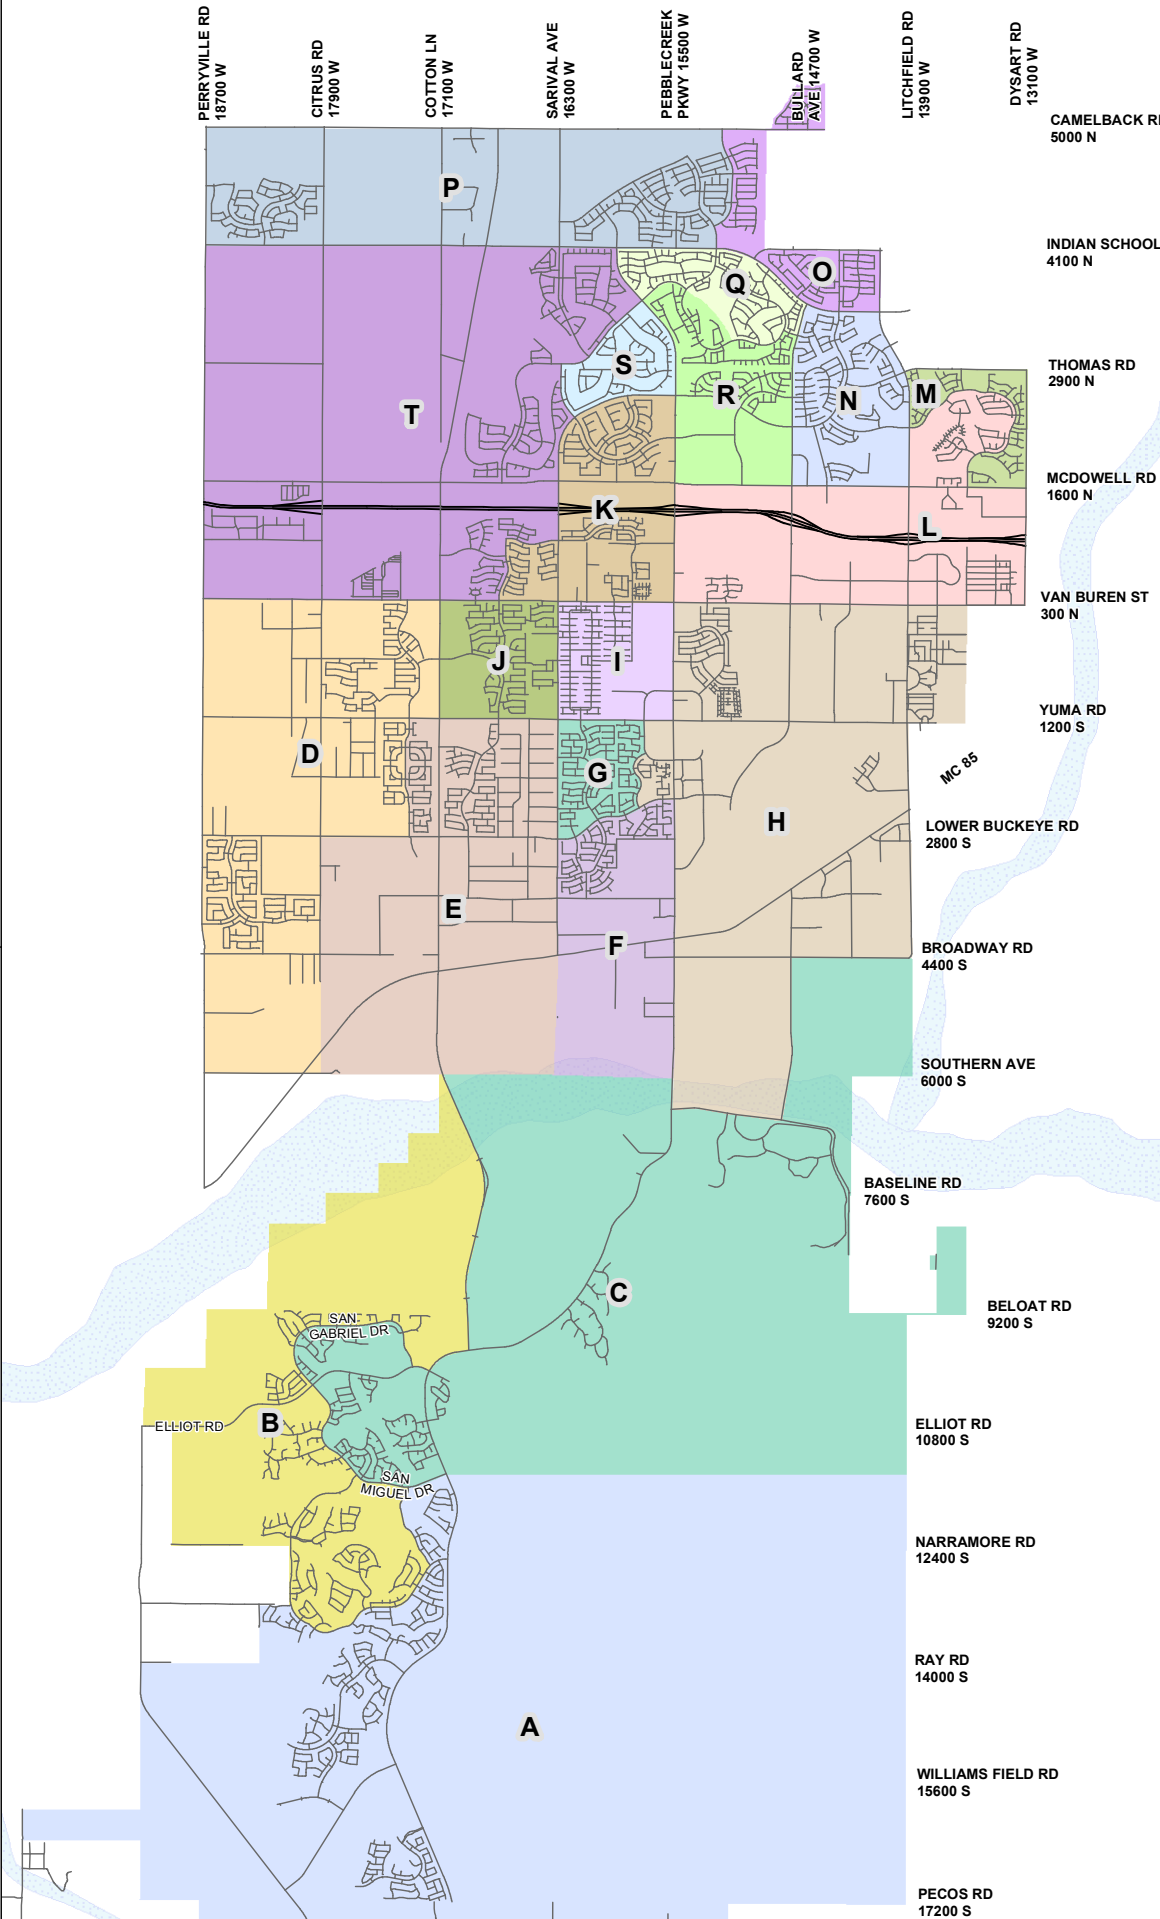

# City of Goodyear Bulk Trash Zones

06/24/2014

## Legend

Zone, Service Day	Color
A, 1st Monday	Light Blue
B, 1st Tuesday	Yellow
C, 1st Wednesday	Light Green
D, 1st Thursday	Orange
E, 1st Friday	Brown
F, 2nd Monday	Purple
G, 2nd Tuesday	Teal
H, 2nd Wednesday	Tan
I, 2nd Thursday	Light Purple
J, 2nd Friday	Dark Green
K, 3rd Monday	Light Brown
L, 3rd Tuesday	Pink
M, 3rd Wednesday	Light Green
N, 3rd Thursday	Light Blue
O, 3rd Friday	Purple
P, 4th Monday	Light Blue
Q, 4th Tuesday	Light Green
R, 4th Wednesday	Light Green
S, 4th Thursday	Light Blue
T, 4th Friday	Purple