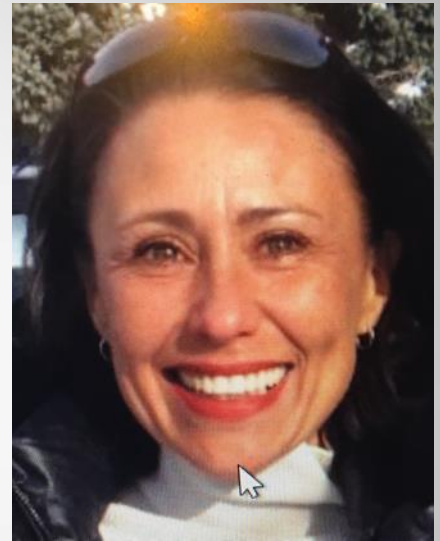

GOODYEAR POLICE DEPARTMENT
MISSING PERSON BULLETIN
Commitment to Excellence

Be on the Lookout – Missing Person

DIANA C. JUNGE

DOB: 10/25/69
AGE: 48
SEX: FEMALE
RACE: HISPANIC/CAUCASIAN
EYES: HAZEL
HAIR: BROWN, SHOULDER LENGTH
HEIGHT: 5'0"
WEIGHT: 100
MISSING FROM: GOODYEAR, AZ
MISSING SINCE: 1/30/18

ADDITIONAL DETAILS:
DIANA'S VEHICLE WAS
LOCATED IN THE AREA OF
GRANITE REEF DAM RD
AND BUSH HIGHWAY.
DIANA WAS LAST SEEN
WEARING A GRAY SHIRT,
GRAY PANTS, AND
WOMEN'S SIZE 8 HI-TEC
HIKING BOOTS

IF YOU HAVE ANY INFORMATION PLEASE CONTACT:
GOODYEAR PD DETECTIVE DUQUE (623) 882-7466